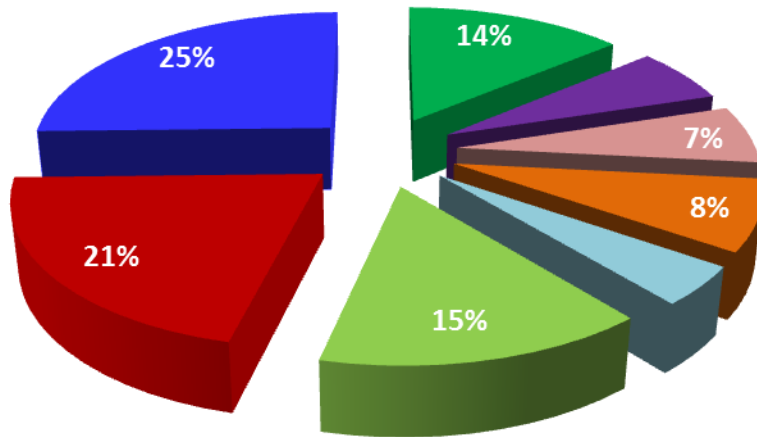

Fall 2013 Students Living On-Campus By Gender

Gender	Tally	Percentage
Male	451	36%
Female	795	64%
Total	1246	100%

Fall 2013 Students Living On-Campus By Dormitory Gender

Dormitories By Gender	Tally	Percentage
Co-Ed	658	53%
Men	173	14%
Women	415	33%
Total	1246	100%

Fall 2013 Total Residence Hall Occupation

■ Bryant Hall
 ■ Harris Hall
 ■ Hackley Honors Hall
 ■ Joyner Hall
■ Smith Hall
 ■ New Residence Hall
 ■ Willis B. McLeod Hall
 ■ Renaissance Hall

Residence Hall	Male	Female	Total
Bryant Hall	173	0	173
Harris Hall	0	78	78
Hackley Honors Hall	29	52	81
Joyner Hall	0	99	99
Smith Hall	0	54	54
New Residence Hall	0	184	184
Willis B. McLeod Hall	96	165	261
Renaissance Hall	153	163	316
Total	451	795	1,246