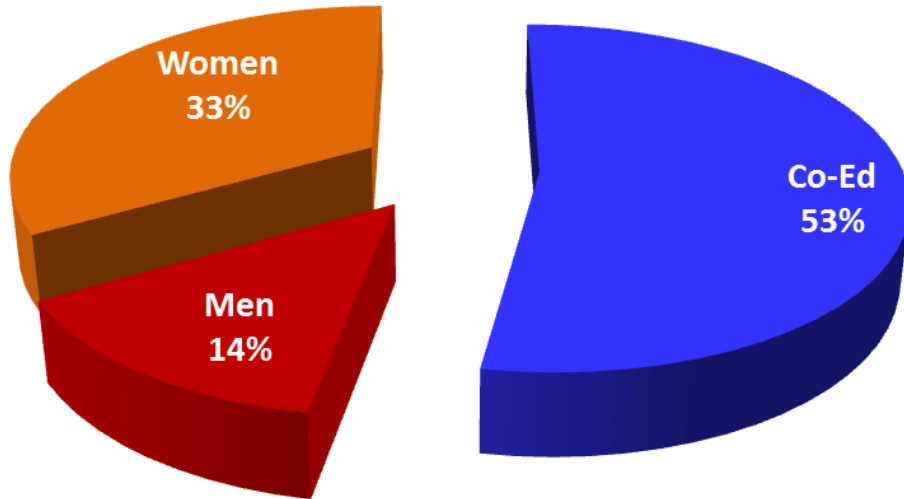

Fall 2013 Students Living On-Campus By Gender

Gender	Tally	Percentage
Male	451	36%
Female	795	64%
Total	1246	100%

Fall 2013 Students Living On-Campus By Dormitory Gender

Dormitories By Gender	Tally	Percentage
Co-Ed	658	53%
Men	173	14%
Women	415	33%
Total	1246	100%

Fall 2013 Total Residence Hall Occupation

■ Bryant Hall
 ■ Harris Hall
 ■ Hackley Honors Hall
 ■ Joyner Hall
■ Smith Hall
 ■ New Residence Hall
 ■ Willis B. McLeod Hall
 ■ Renaissance Hall

Residence Hall	Male	Female	Total
Bryant Hall	173	0	173
Harris Hall	0	78	78
Hackley Honors Hall	29	52	81
Joyner Hall	0	99	99
Smith Hall	0	54	54
New Residence Hall	0	184	184
Willis B. McLeod Hall	96	165	261
Renaissance Hall	153	163	316
Total	451	795	1,246