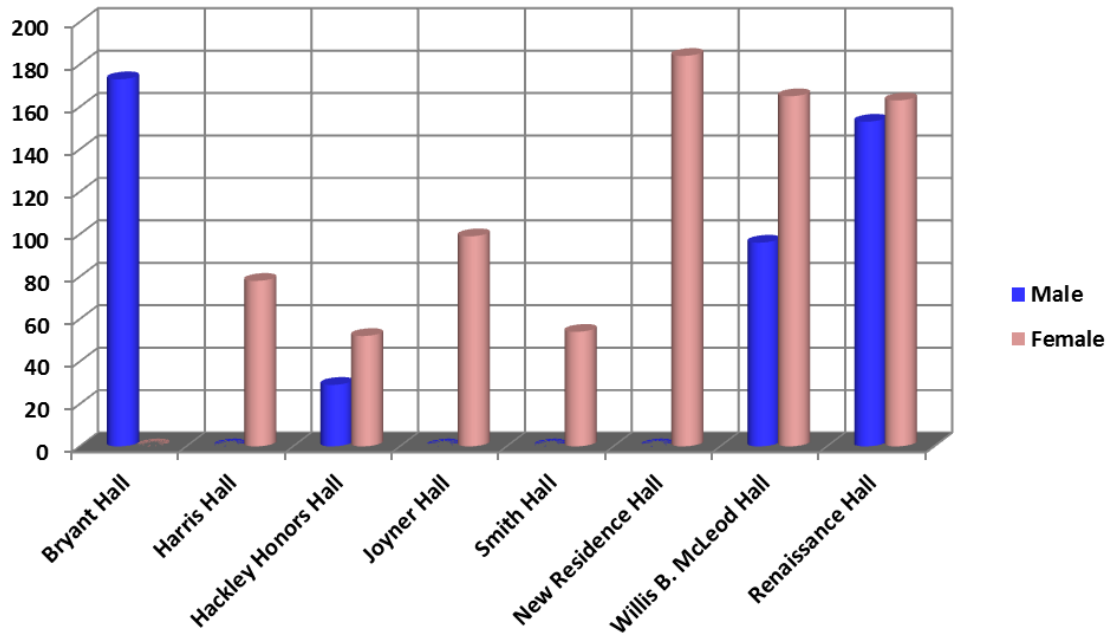

Fall 2013 Residence Hall Occupation By Gender

Residence Hall	Male	Female	Total
Bryant Hall	173	0	173
Harris Hall	0	78	78
Hackley Honors Hall	29	52	81
Joyner Hall	0	99	99
Smith Hall	0	54	54
New Residence Hall	0	184	184
Willis B. McLeod Hall	96	165	261
Renaissance Hall	153	163	316
Total	451	795	1,246